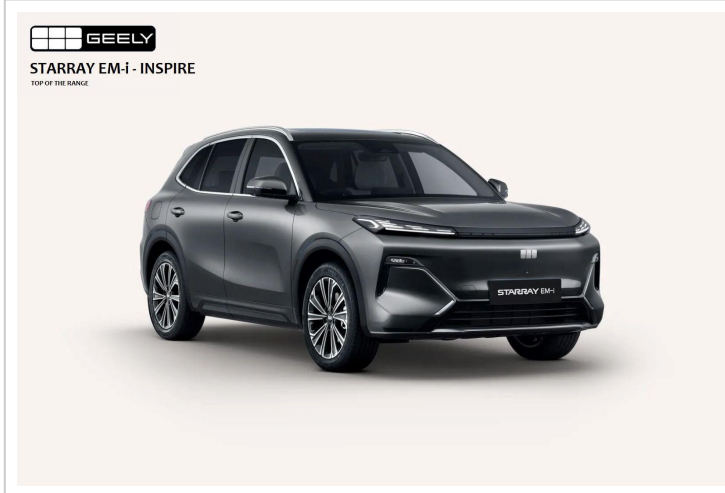

2025 Demo Geely Starray EM-i P145 Inspire SUV

\$40,888 *

Rego: S298DHH, Stock#: E05322

GEELY BENEFITS: - 7 Yr NEW CAR WARRANTY expiry: JAN 2033 - Up to 7 Yrs ROADSIDE ASSIST until: JAN 2033 - 8 Yr EV BATTERY WARRANTY expiry: JAN 2034 VEHICLE DETAILS: - DEMO // MY26 // 2026 Registered - PHEV (Petrol/Electric) SUPER HYBRID - Geely STARRAY // INSPIRE (top of the range) - 5 Seat SUV // Auto - Black PREMIUM Trim - 1.5 Litre Engine (73kW) Electric Motor (160kW) - Fuel Consumption (WLTP) 2.4 L/100 Kms SELECTION OF FEATURES: - Wireless & Wired APPLE CarPlay & ANDROID Auto - GLASS ROOF with Electric SUNROOF & BLIND - LEATHER with HEATED & VENTILATED Front Seats - 16 Speaker PREMIUM 1,000W Sound - 13.8 inch HD Head-Up Display - 15.4 inch HD Multimedia Display - 10.2 inch Cluster - Factory GPS (Sat-Nav) - 15W Wireless Charging...

| | |
|---------------------|--------------------|
| Year | 2025 |
| Kilometres | 4,376 km |
| ANCAP Rating | ★★★★★ |
| Engine | 1.5L - 4 Cylinders |
| Transmission | Automatic |
| Drivetrain | Front Wheel Drive |
| VIN | LB3P11SD7TH305024 |

| | |
|-------------------------|---------------|
| Induction | Aspirated |
| Body Type | SUV |
| Colour | Volcanic Grey |
| Doors | 5 |
| Fuel Type | Hybrid |
| Fuel Consumption | 2.4 L/100km |

Dealer Information